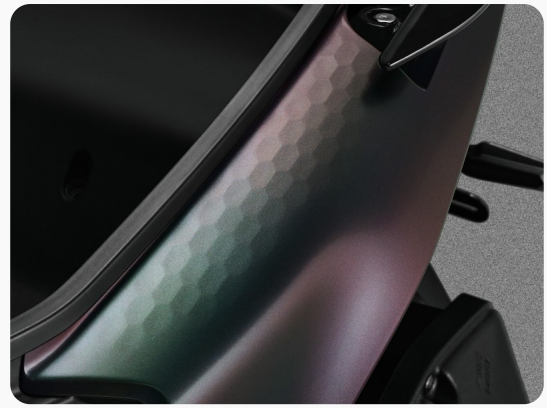

Synthetic snake skin

The MMBCU is imprinted with mamba's biological markers; snake scale headlight, snake fang rear lights and synthetic snake scale on body covers